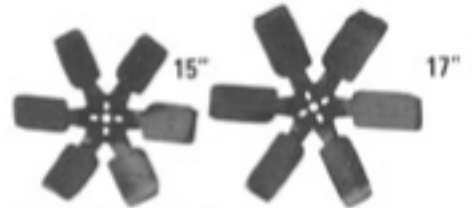

**COOLING**

LATE MODEL 400  
ENGINE COOLER

LATE MODEL 400  
ENGINE COOLER  
2-PASS

CHEVY RADIATOR

DOUBLE PASS RADIATOR

**FANS SPACER KITS**  
1-1/2" FAN SPACER  
2" FAN SPACER  
2-1/2" FAN SPACER  
3" FAN SPACER

17" STEEL FAN  
15" STEEL FAN

19" HIGH PITCH 4 BLADE

17-1/2" 4 BLADE FAN

**FIBERGLASS FAN SHROUD**  
\*CALL FOR COLOR AVAILABILITY

OIL COOLER MOUNT KIT

**RADIATOR CAPS**  
STANT 22# - 25# CAP  
RADIATOR CAP 20#