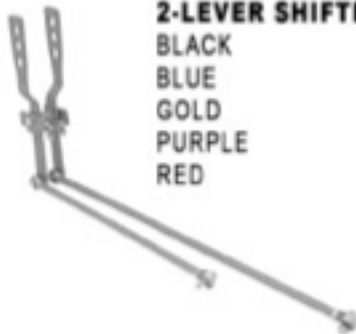

BERT BELLHOUSING CHEVY GILMORE
BERT BELLHOUSING CHEVY HTD

BERT MAGNESIUM BELLHOUSING

BRINN CHEVY BELLHOUSING
BRINN FORD BELLHOUSING

ALUMINUM HTD HUB
STEEL HTD HUB

FLYWHEEL RING CHEVY

BRINN STARTER

MASON RACIN' STARTER

2-LEVER SHIFTER NO LOCK
 BLACK
 BLUE
 GOLD
 PURPLE
 RED

2-LEVER SHIFTER W/LOCK
 BLACK
 BLUE
 GOLD
 PURPLE
 RED

BERT CLEVIS FOR SHIFTER

*****SPECIFY DRIVESHAFT LENGTH**
 BRINN 36" AND 36-1/2"
 BERT 39" AND 39-1/2"

SLIP YOKES

STEEL DRIVE SHAFT

TRICK CARBON FIBER DRIVESHAFT

COLEMAN ALUMINUM DRIVESHAFT
STEEL DRIVE SHAFT

YOKES U-BOLT

U-JOINT
 3-1/3" CROSS
 3-5/8" CROSS
 3-1/4" X 3-5/8" HYBRID