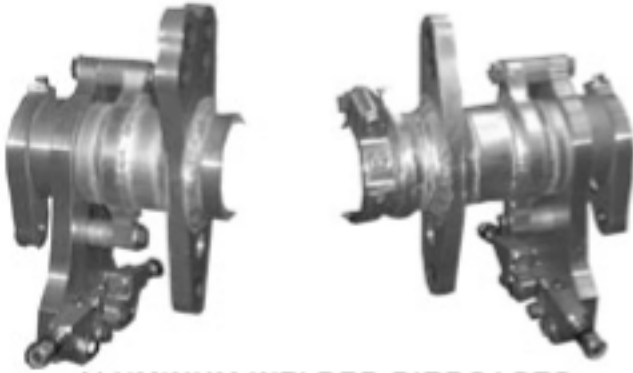

**REAR SUSPENSION**

ALUMINUM WELDED BIRDCAGES  
LEFT SILVER  
RIGHT SILVER

BEARING ALUMINUM BIRDCAGES  
LEFT SILVER  
RIGHT SILVER

J-BAR FRAME SLIDER

LONG J-BAR FRAME SLIDER

6TH COIL ASSEMBLY

ADJUSTABLE  
STEEL J-BAR

ALUMINUM  
ADJUSTABLE J-BAR

ADJUSTABLE LIFT BAR

BRAKE CLAMP

6TH COIL MOUNT